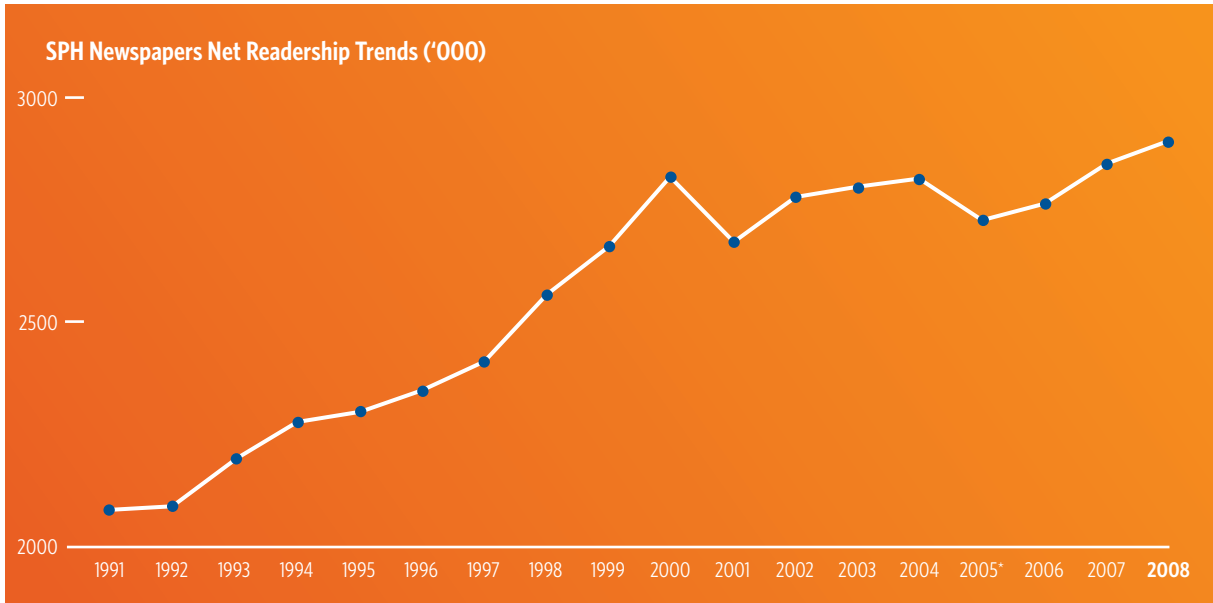

SPH NEWSPAPERS

readership trends

Publications:

- English-language papers*
- ◆— Chinese-language papers
- Malay-language & Tamil-language papers

* *Streets ceased publication from January 2005.*
 Remarks: *Fieldwork period: July-June; year indicated refers to the year when fieldwork was completed.*
 Source: *Nielson Media Research, Media index.*