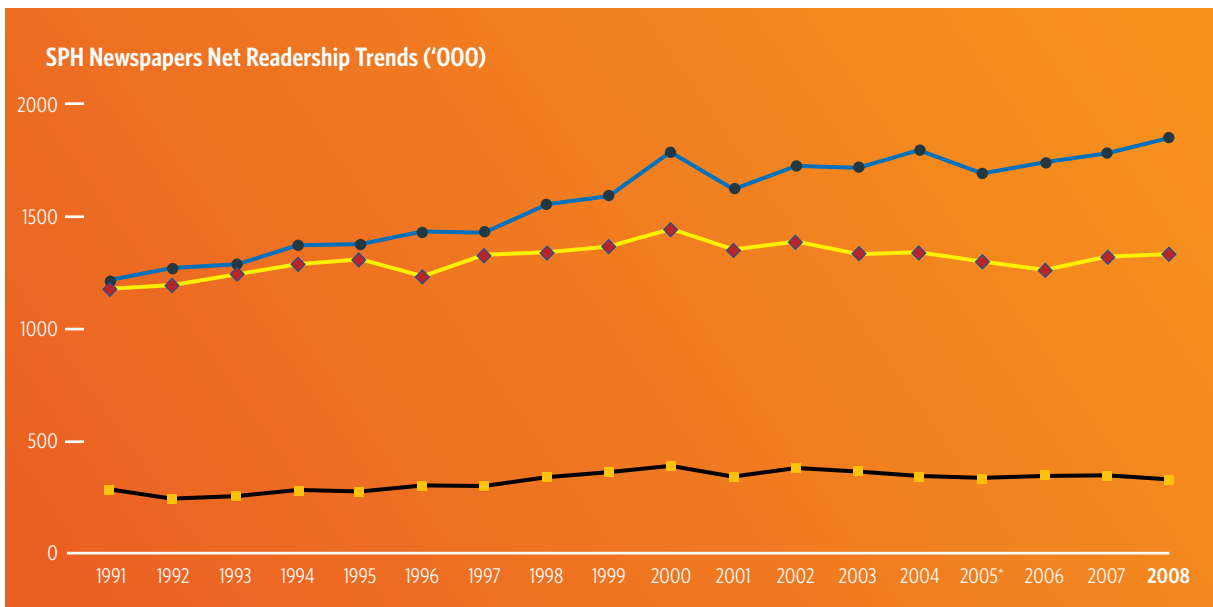

SPH NEWSPAPERS

readership trends

Publications:

- English-language papers*
- ◆— Chinese-language papers
- Malay-language & Tamil-language papers

* *Streets ceased publication from January 2005.*
 Remarks: *Fieldwork period: July-June; year indicated refers to the year when fieldwork was completed.*
 Source: *Nielson Media Research, Media index.*